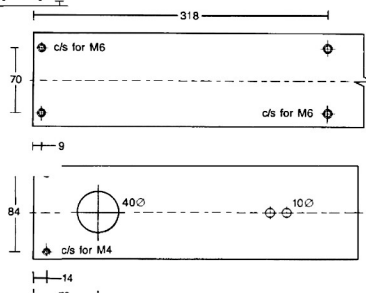

M5x24mm screws, washers and nuts.