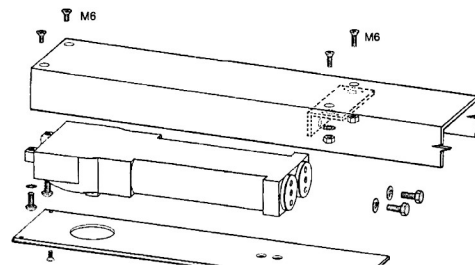

M5x24mm screws, washers and nuts.