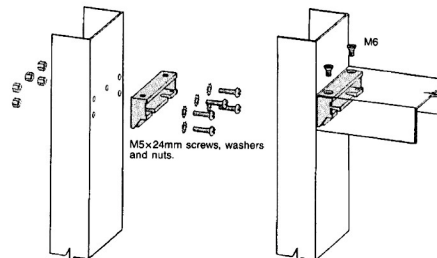

M5x24mm screws, washers and nuts.