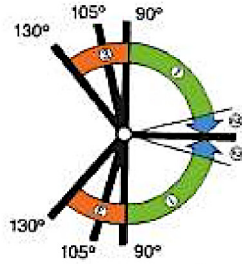

SPEED ADJUSTMENT

- ① CLOSING RANGE
- ② LATCHING RANGE
- ③ BACKCHECK ZONE