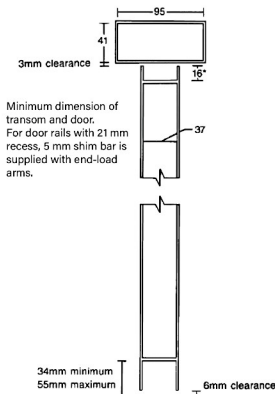

M5x24mm screws, washers and nuts.