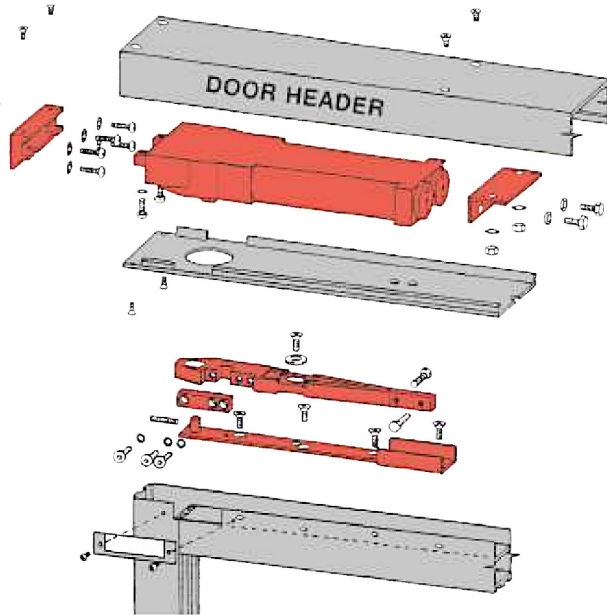

M5x24mm screws, washers and nuts.