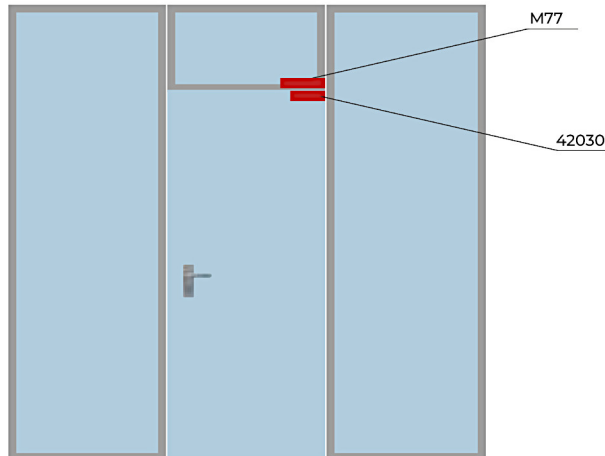

CASMA
ALL DOOR CLOSERS

Puertas & Portones Automaticos S.A. de C.V.

¡Nuestra pasión es la Solución!....

» BISAGRA DE PISO HIDRAULICA MARCA CASMA SPEEDY MOD.M77.

M77

Chiudiporta RTS
Overhead concealed closer
Cierrapuerta RTS

Larghezza max dell'anta
Max door width
Ancho máximo de la puerta
1000 mm
39-3/8"

(229) 461-7028

 portonesautomaticos@adsver.com.mx
ads.portonesautomaticos@outlook.com

V10.24

www.adsver.com.mx

(229) 927-55107, 167-8080, 167-8007, 151-7529

SPEED ADJUSTMENT

- ① CLOSING RANGE
- ② LATCHING RANGE
- ③ BACKCHECK ZONE

Minimum dimension of transom and door. For door rails with 21 mm recess, 5 mm shim bar is supplied with end-load arms.

Select fixing holes most suitable for section and drill clearance size for M5 screws.