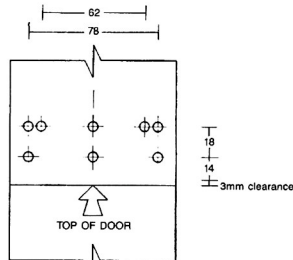

M5x24mm screws, washers and nuts.